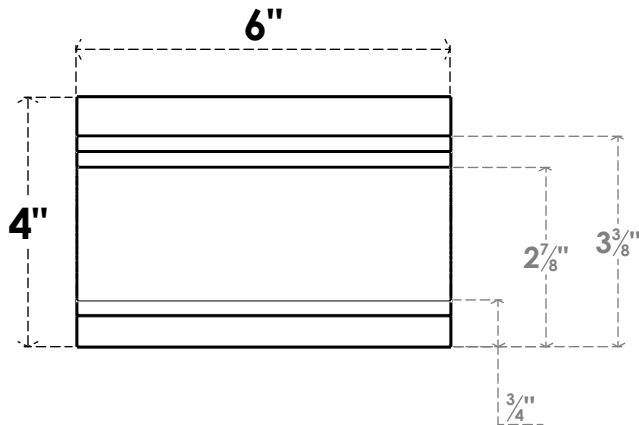

ITEM NUMBER: RFTURO060X04000X20000X004PEC00RCPR

6"W X 4"H X 20"L TIMBERTHANE ROUGH CEDAR PESCADERO FAUX WOOD OPEN RAFTER TAIL, 4"L END, PRIMED TAN

FRONT PROFILE

ISOMETRIC

GENERATED DATE : 03/02/2023

EKENA MILLWORK
 2300 WEST MAIN ST.
 CLARKSVILLE, TX 75426
 TOLL FREE: 866-607-0453
 WWW.EKENAMILLWORK.COM

NOTES

1. INSTALLATION TO BE COMPLETED IN ACCORDANCE WITH MANUFACTURER'S SPECIFICATIONS.
2. DRAWING MAY NOT BE TO SCALE
3. THIS DRAWING IS INTENDED FOR DESIGN AND PLANNING PURPOSES ONLY.
4. ALL INFORMATION CONTAINED HEREIN WAS CURRENT AT THE TIME OF DEVELOPMENT BUT MUST BE REVIEWED AND APPROVED BY THE PRODUCT MANUFACTURER TO BE CONSIDERED ACCURATE.
5. TIMBERTHANE ARCHITECTURAL PRODUCTS ARE MADE FROM HIGH DENSITY URETHANE AND COME FACTORY PRIMED