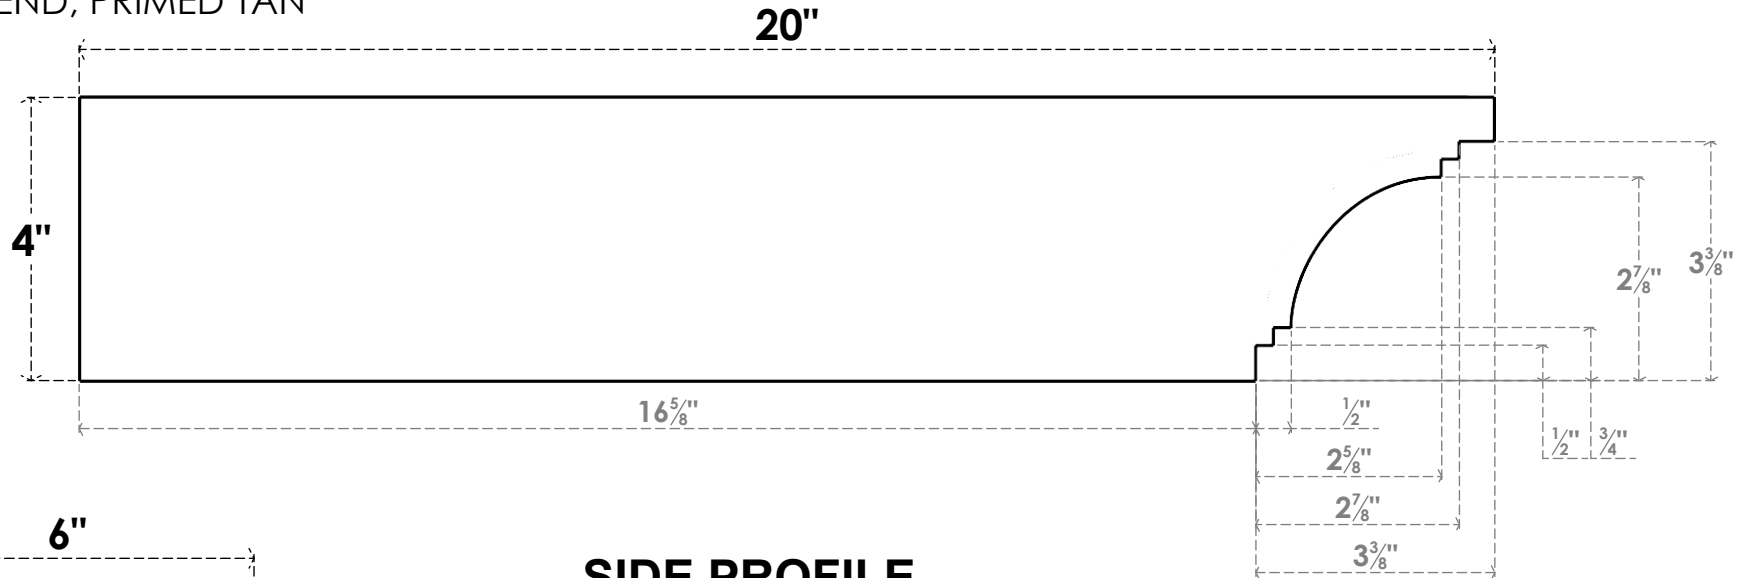

ITEM NUMBER: RFTURO060X04000X20000X004PEC00RCPR

6"W X 4"H X 20"L TIMBERTHANE ROUGH CEDAR PESCADERO FAUX WOOD OPEN RAFTER TAIL, 4"L END, PRIMED TAN

FRONT PROFILE

ISOMETRIC

GENERATED DATE : 03/02/2023

EKENA MILLWORK
 2300 WEST MAIN ST.
 CLARKSVILLE, TX 75426
 TOLL FREE: 866-607-0453
 WWW.EKENAMILLWORK.COM

NOTES

1. INSTALLATION TO BE COMPLETED IN ACCORDANCE WITH MANUFACTURER'S SPECIFICATIONS.
2. DRAWING MAY NOT BE TO SCALE
3. THIS DRAWING IS INTENDED FOR DESIGN AND PLANNING PURPOSES ONLY.
4. ALL INFORMATION CONTAINED HEREIN WAS CURRENT AT THE TIME OF DEVELOPMENT BUT MUST BE REVIEWED AND APPROVED BY THE PRODUCT MANUFACTURER TO BE CONSIDERED ACCURATE.
5. TIMBERTHANE ARCHITECTURAL PRODUCTS ARE MADE FROM HIGH DENSITY URETHANE AND COME FACTORY PRIMED