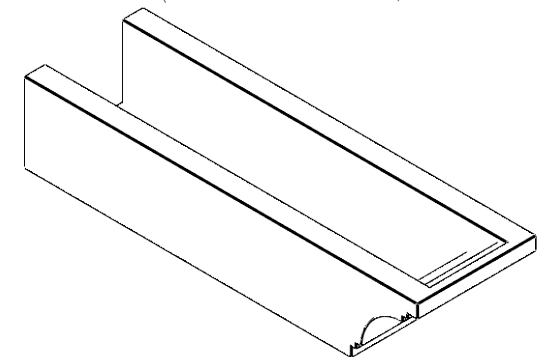

ITEM NUMBER: RFTURO060X04000X20000X004PEC00RCPR

6"W X 4"H X 20"L TIMBERTHANE ROUGH CEDAR PESCADERO FAUX WOOD OPEN RAFTER TAIL, 4"L END, PRIMED TAN

FRONT PROFILE

ISOMETRIC

GENERATED DATE : 03/02/2023

EKENA MILLWORK
 2300 WEST MAIN ST.
 CLARKSVILLE, TX 75426
 TOLL FREE: 866-607-0453
 WWW.EKENAMILLWORK.COM

NOTES

1. INSTALLATION TO BE COMPLETED IN ACCORDANCE WITH MANUFACTURER'S SPECIFICATIONS.
2. DRAWING MAY NOT BE TO SCALE
3. THIS DRAWING IS INTENDED FOR DESIGN AND PLANNING PURPOSES ONLY.
4. ALL INFORMATION CONTAINED HEREIN WAS CURRENT AT THE TIME OF DEVELOPMENT BUT MUST BE REVIEWED AND APPROVED BY THE PRODUCT MANUFACTURER TO BE CONSIDERED ACCURATE.
5. TIMBERTHANE ARCHITECTURAL PRODUCTS ARE MADE FROM HIGH DENSITY URETHANE AND COME FACTORY PRIMED